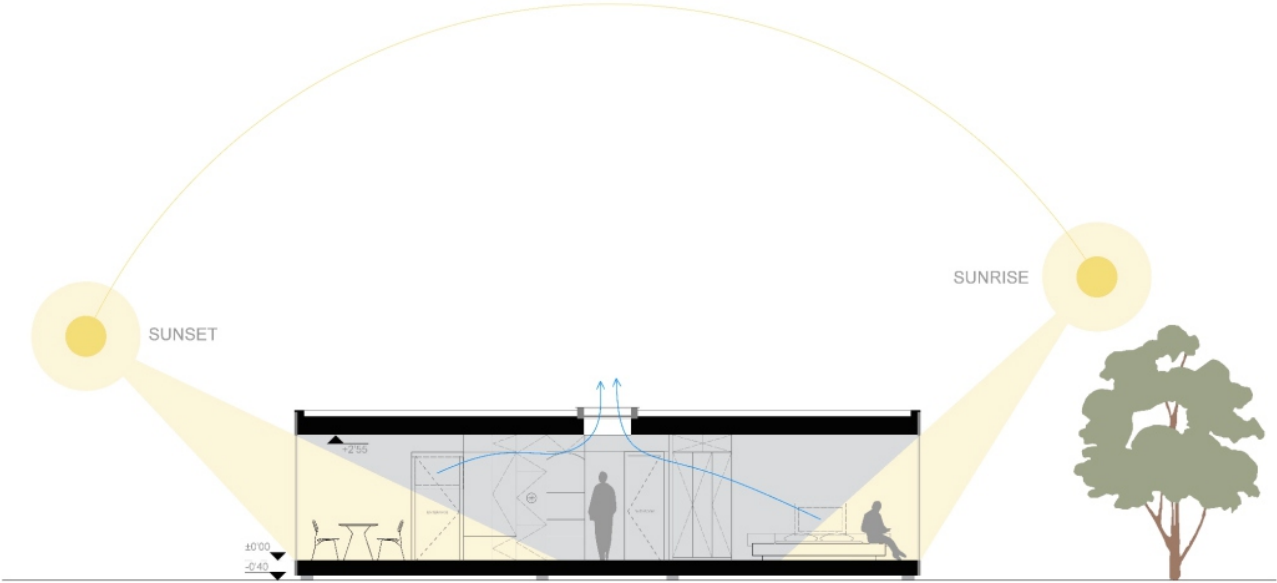

EOScale homes are designed and manufactured to provide comfortable interior space while prioritizing energy savings, CO2 reduction, and sustainable construction. Our goal is zero CO2 emissions, using renewable energy sources, and achieving energy autonomy and stable interior comfort. We prioritize stability in indoor temperature, humidity, air exchange, and natural light.

This means we prioritize **YOU**.